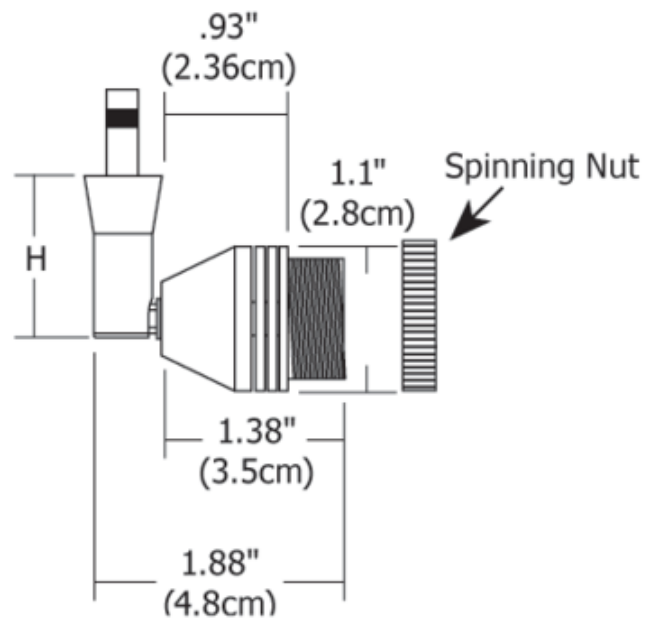

SHADE COLOR	N/A
BODY FINISH	Polished Nickel
WATTAGE	50W
DIMMER	Dimmable
DIMENSIONS	0.93"L x 1.38"W x 1.2"H
BULB NOT INCLUDED	
LAMP	1 x MR16/GU5.3 (bipin)/50W/12V Halogen 1 x MR16/GU5.3 (bipin)/12V LED

SPEC # EDG49326