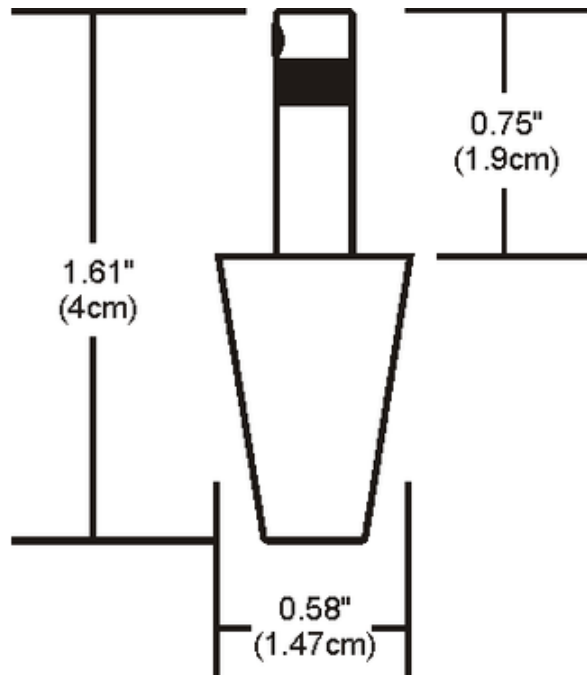

# Fast Jack Coaxial Pendant Connector

**Description:**

Fast Jack Coaxial Pendant Connector makes any low voltage coaxial pendant with 3/32 inch diameter coaxial cable compatible with Edge Lighting Monorail and Monorail 2-Circuit systems, or FJ canopies. Finish available in satin nickel, polished nickel or antique bronze. ETL listed.

**FastJack Connector**

Shown in: Satin Nickel

List Price: \$16.00  
 Our Price: \$12.80

Shade Color: N/A  
 Body Finish: Satin Nickel  
 Lamp: N/A  
 Wattage: N/A  
 Dimmer: N/A  
 Dimensions: 1.61"H x 0.58"W