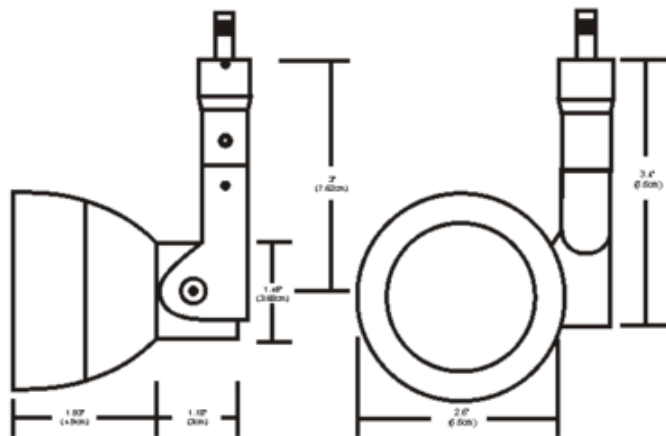

FJ Neo Pro Aim Head

Designer: Gregory Kay

Description:

Neo Fast Jack Pro Aim head can adjust to 180 degrees and rotate 360 degrees. Pro Aim fixtures feature precision machined gear adjustment, and hot aiming with an Allen screwdriver (included). Screw-on hood holds up to three accessory lenses and allows easy access for re-lamping. Optical lens orientation does not lock on Neo. Mounts to a Monorail connector, Monorail 2 Circuit connector, or Fast Jack power canopy, sold separately. Finish available in Satin Nickel, Polished Nickel or White. One 50 Watt, 12 Volt, IR, MR16 GU5.3 lamp is required, but not included. ETL listed. Canopy required if used as a monopoint, sold separately.

Shown in: Satin Nickel

List Price: \$91.43
Our Price: \$54.86

Shade Color: N/A
Body Finish: Satin Nickel
Lamp: 1 x MR16/GU5.3 (bipin)/50W/12V Halogen
 1 x MR16/GU5.3 (bipin)/12V LED
Wattage: 50W
Dimmer: Dimmable
Dimensions: 3.11"L x 3"H x 2.6"W