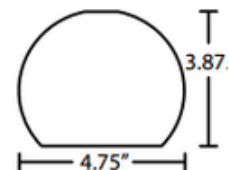

**BRAND**

Besa Lighting

**DESCRIPTION**

XP Quick Connect Palla 5 is a low voltage mini pendant featuring a diminutive orb-shaped glass available in Opal Matte, Amber Cloud, Carrera, Garnet, Ceylon, Habanero, or Magma. Finish in Bronze or Satin Nickel. Includes one 50 watt 12 volt JC GY6.35 halogen bi-pin lamp. UL listed. Suitable for indoor damp locations. Includes 10 foot field adjustable coaxial cable, decorative sleeve at socketholder, and quick connect jack. Canopy options available, sold separately. 4.75 inch diameter x 3.9 inch height.

<b>SHADE COLOR</b>	Opal Matte
<b>BODY FINISH</b>	Bronze
<b>WATTAGE</b>	50W
<b>DIMMER</b>	Dimmable
<b>DIMENSIONS</b>	4.75"W x 3.9"H
<b>BULB INCLUDED</b>	
<b>LAMP</b>	1 x JC/GY6.35 (bipin)/50W/12V Halogen