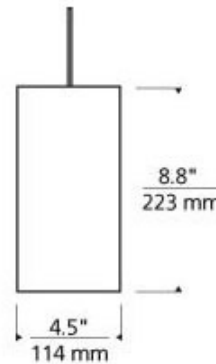

Freejack Halogen Playa Pendant

Description:

Freejack Playa Pendant features an elegant multi-toned glass shade diffuser made of natural shell panels. The shells are burnished to remove rough edges, meticulously polished, cut to size and carefully adhered by hand to an inner glass cylinder. Glass diffuser available in White, Natural or Brown. Finish available in Satin Nickel, Antique Bronze or Chrome. Includes one 12 volt, 50 watt JC GY6.35 halogen bi-pin lamp, six feet of field-cutttable suspension cable, and a Freejack connector. ETL Listed. 4.5 inch diameter x 8.8 inch height x 80.8 inch length. Canopy required for use as a monopoint, sold separately.

Shown in: Satin Nickel / White

List Price: \$418.75
Our Price: \$335.00

Shade Color: White
Body Finish: Satin Nickel
Lamp: 1 x JC/GY6.35 (bipin)/50W/12V Halogen
Wattage: 50W
Dimmer: Dimmable
Dimensions: 80.8"L x 8.8"H x 4.5"W