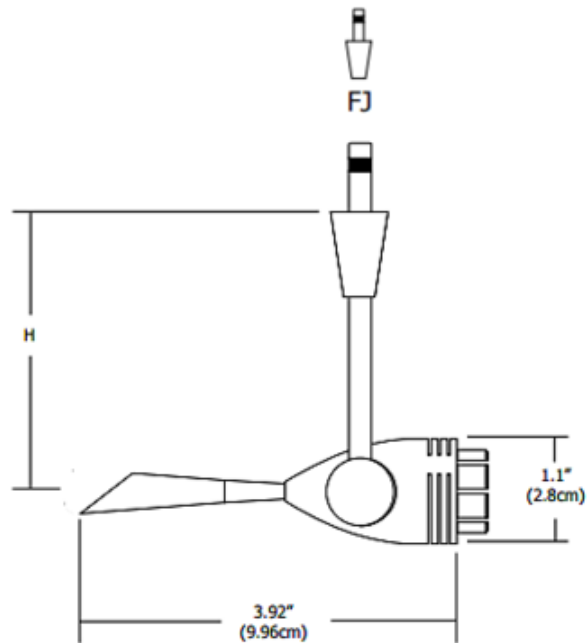

# FJ Spirit Head

**Description:**

Fast Jack Spirit Fixture Head features a cool to touch frosted polycarbonate handle, rotates 360 degrees and tilts 250 degrees. Compatible with 1-Circuit Monorail, 2-Circuit Monorail, or Fast Jack power canopy, sold separately. Finish available in Satin Nickel, Polished Nickel, or Antique Bronze. Available accessories include little solid shade (S1), little mesh shade (S2), round glass shield (S3), or big solid shade (S5). Accessory shade is required, sold separately. One 50 Watt, 12 volt or 24 volt (dependent on transformer) GU5.3 MR16 halogen bulb is required, but not included. Available in 3, 6 and 12 inch stem lengths. ETL listed. Optical accessories sold separately. LED compatible with S2 shade only.

Shown in: Satin Nickel

**List Price:** \$41.12  
**Our Price:** \$20.56

**Shade Color:** N/A  
**Body Finish:** Polished Nickel  
**Lamp:** 1 x MR16/GU5.3 (bipin)/50W/12V Halogen  
 1 x MR16/GU5.3 (bipin)/12V LED  
**Wattage:** 50W  
**Dimmer:** Dimmable  
**Dimensions:** 12"L x 1.1"H x 3.92"D