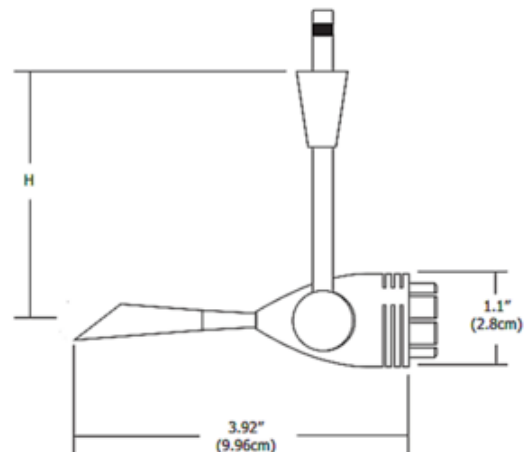

BRAND

PureEdge Lighting

DESCRIPTION

Spirit Fast Jack Head with S1 Little Solid Shade is a stylish, directional light with cool to touch handle and rotates 360 degrees and tilts 250 degrees. Available in 3 inch stem length in Antique Bronze with Antique Bronze shade or a 6 inch stem length in Satin Nickel with Satin Nickel shade. Includes frosted handle. Compatible with 1-circuit Monorail, 2-circuit Monorail, or Fast Jack canopy, sold separately. One 50 Watt, 12 or 24 volt (dependent on transformer) GU5.3 MR16 halogen bulb or LED equivalent is required, but not included. Includes Fast Jack connector. Optical accessories sold separately. Fast Jack canopy required if used as a monopoint, sold separately. Not compatible with LED MR16 lamps.

SHADE COLOR	N/A
BODY FINISH	Polished Nickel / Black
WATTAGE	50W
DIMMER	Dimmable
DIMENSIONS	6"L x 1.1"H x 3.92"D
BULB NOT INCLUDED	
LAMP	1 x MR16/GU5.3 (bipin)/50W/12V Halogen 1 x MR16/GU5.3 (bipin)/12V LED