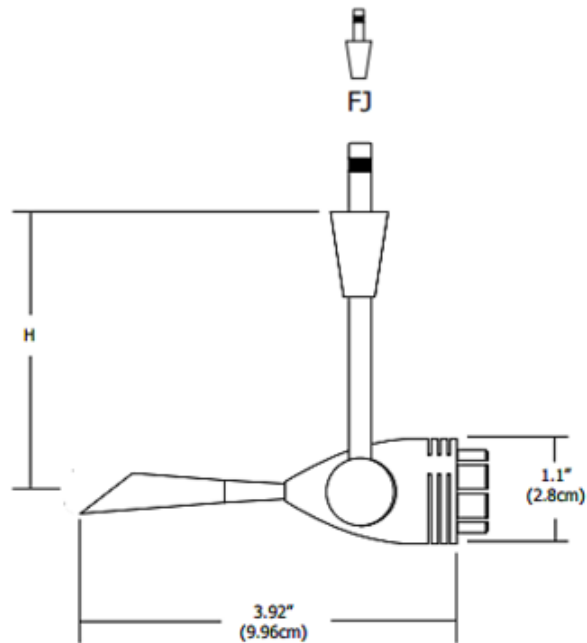

FJ Spirit Head with S1 Little Solid Shade

Description:

Fast Jack Spirit Fixture Head with S1 Little Solid Shade features a cool to touch frosted polycarbonate handle, rotates 360 degrees and tilts 250 degrees. Available in 3, 6, or 12 inch stem lengths. Compatible with 1-circuit Monorail, 2-circuit Monorail, or Fast Jack power canopy, sold separately. Finish available in Satin Nickel, Polished Nickel or Antique Bronze. Accessory finish available in Satin Nickel, Polished Nickel, Antique Bronze or Black. One 50 Watt, 12 or 24 volt (dependent on transformer) GU5.3 MR16 halogen bulb is required, but not included. Includes Fast Jack connector. ETL listed. Fast Jack canopy required if used as a monopoint, sold separately. Optical accessories sold separately. Not LED MR16 compatible.

Shown in: Polished Nickel / Black

List Price: \$159.00
Our Price: \$127.20

- Shade Color:** N/A
- Body Finish:** Polished Nickel / Black
- Lamp:** 1 x MR16/GU5.3 (bipin)/50W/12V Halogen
1 x MR16/GU5.3 (bipin)/12V LED
- Wattage:** 50W
- Dimmer:** Dimmable
- Dimensions:** 6"L x 1.1"H x 3.92"D