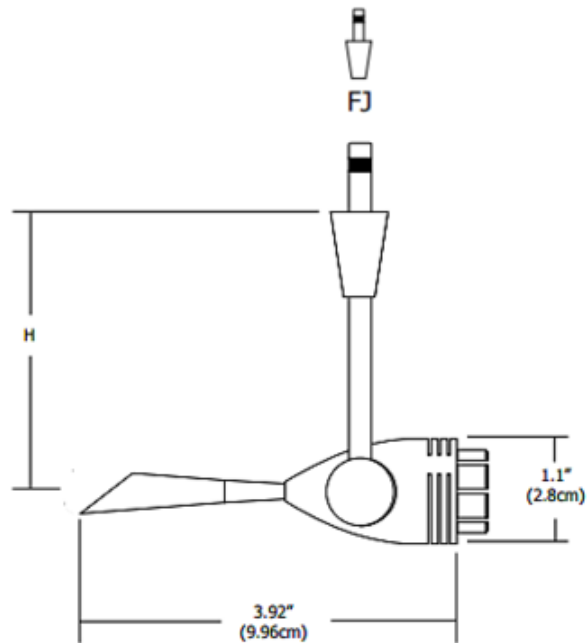

# FJ Spirit Head with S2 Little Mesh Shade

**Description:**

Fast Jack Spirit Fixture Head with S2 Little Mesh Shade features a cool to touch frosted polycarbonate handle, rotates 360 degrees and tilts 250 degrees. Available in 3, 6, or 12 inch stem lengths. Compatible with 1-circuit Monorail, 2-circuit Monorail, or Fast Jack power canopy, sold separately. Body finish available in Satin Nickel, Polished Nickel or Antique Bronze. Shade finish available in Polished Nickel, Black, or Antique Bronze. One 50 Watt, 12 or 24 volt (dependent on transformer) GU5.3 MR16 halogen bulb or LED equivalent is required, but included. Includes Fast Jack connector. ETL listed. Optical accessories sold separately. Canopy required if used as a monopoint, sold separately.

Shown in: Polished Nickel / Black

List Price: \$155.00  
 Our Price: \$124.00

- Shade Color: N/A
- Body Finish: Polished Nickel / Polished Nickel
- Lamp: 1 x MR16/GU5.3 (bipin)/50W/12V Halogen  
 1 x MR16/GU5.3 (bipin)/12V LED
- Wattage: 50W
- Dimmer: Dimmable
- Dimensions: 6"L x 1.1"H x 3.92"D