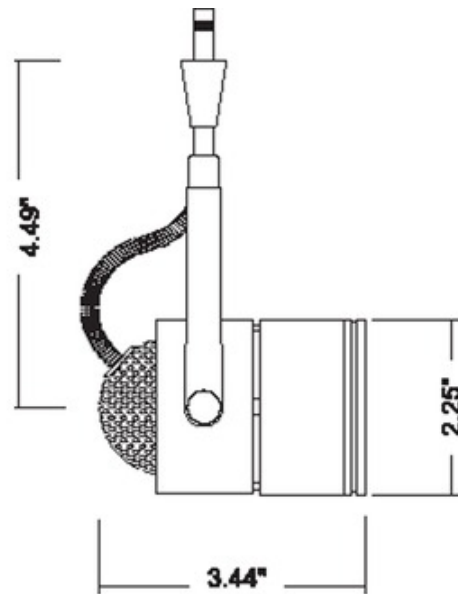

# FJ Triumph Head

**Description:**

Triumph Fast Jack fixture head features a 360 degree rotation and tilts 290 degrees. Holds a single glass lens or louver, sold separately. Finish available in Satin Nickel or Polished Nickel.. One 50 Watt, 12 volt MR16 GU5.3 base lamp is required, but not included. Includes a Fast Jack connector and mounts to a Monorail connector, Monorail 2 Circuit connector, or Fast Jack power canopy. ETL listed. 2.25 inch diameter x 4.5 inch length. Hexcell louver, glass lens or snoot accessory available, sold separately. Monopoint canopy required if used as a monopoint, sold separately.

Shown in: Polished Nickel

**List Price:** \$46.99  
**Our Price:** \$28.20

**Shade Color:** N/A  
**Body Finish:** Polished Nickel  
**Lamp:** 1 x MR16/GU5.3 (bipin)/50W/12V Halogen  
 1 x MR16/GU5.3 (bipin)/12V LED  
**Wattage:** 50W  
**Dimmer:** Dimmable  
**Dimensions:** 4.5"L x 2.25"W

Width is 2.25"

Product Number: <b>EDG49648</b>			
Company:		Fixture Type:	Date: Feb 24, 2018
Project:		Approved By:	

#1200FJ-TRIUMPH-004H1-00PN

Fax: (773) 883-6131

Phone: 866-954-4489

Address: 1718 W. Fullerton Ave. Chicago IL 60614