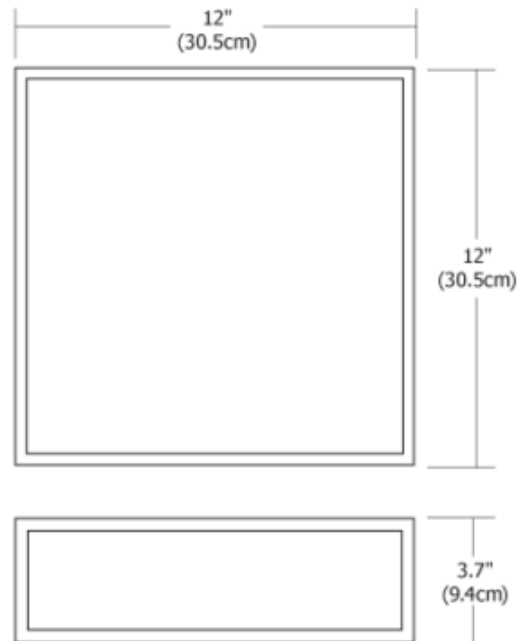

BRAND

PureEdge Lighting

DESCRIPTION

Garbo Square ceiling flush mount features opal white polycarbonate front and side diffusers with a Satin Nickel finish. Can be ceiling or wall mounted. Two 9 watt, 120 volt, T4, 2xG7, 2700K fluorescent lamps, and electronic ballast, included. General light distribution. ETL listed. ADA compliant. Energy Star rated.

SHADE COLOR	Opal
BODY FINISH	Satin Nickel
WATTAGE	18W
DIMMER	Not Dimmable
DIMENSIONS	12"W x 3.7"H
BULB INCLUDED	
LAMP	2 x T4/2Gx7/9W/120V Fluorescent

SPEC # EDG49714

COMPANY	PROJECT	FIXTURE TYPE	APPROVED BY	DATE