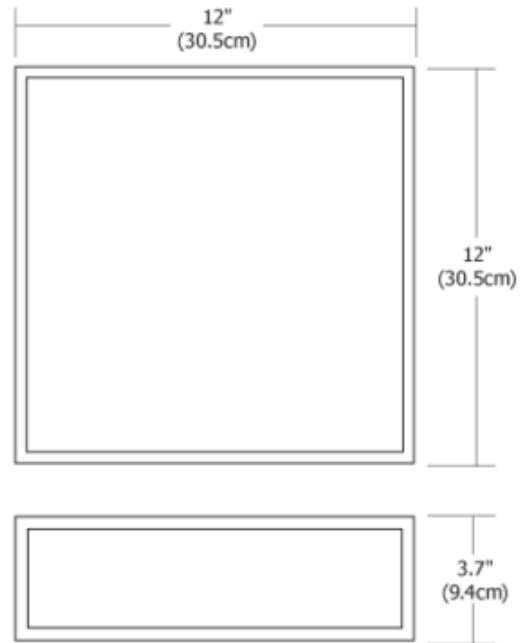

Garbo Square Ceiling / Wall Light

Description:

Garbo Square ceiling flush mount features opal white polycarbonate front and side diffusers with a Polished Nickel or Satin Nickel finish. Can be ceiling or wall mounted. Two 9 watt, 120 volt, T4, 2xG7, 2700K fluorescent lamps, and electronic ballast, included. General light distribution. ETL listed. ADA compliant. Energy Star rated.

Shown in: Satin Nickel / Opal

List Price: \$350.00
 Our Price: \$87.50

Shade Color: Opal
 Body Finish: Satin Nickel
 Lamp: 2 x T4/2Gx7/9W/120V Fluorescent
 Wattage: 18W
 Dimmer: Not Dimmable
 Dimensions: 3.7"H x 12"W