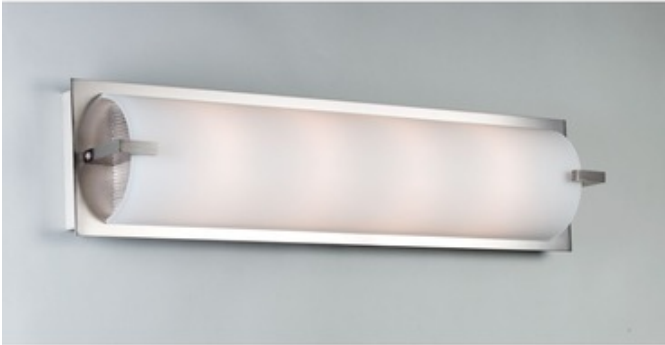

Elf 5l Bath Bar

Designer: Stephen Blackman

Description:

Elf 5l bath bar features a hand blown opal glass tube diffuser and a satin nickel finish. Can be vertically or horizontally mounted. Four 60 watt, 120 volt, T3 DC Bayonet Xenon lamps included. General light distribution. UL listed for dry and damp locations. ADA compliant. Horizontal mount: 24 inch width x 5.75 inch height x 4 inch depth. Vertical mount: 5.75 inch width x 24 inch height x 4 inch depth.

Shown in: Satin Nickel / Opal

List Price: \$480.00
Our Price: \$360.00

Shade Color: Opal
Body Finish: Satin Nickel
Lamp: 4 x T3/D.C. Bayonet (BA15D)/60W/120V Krypton Xenon
Wattage: 240W
Dimmer: Incandescent
Dimensions: 5.75"H x 24"W x 4"D