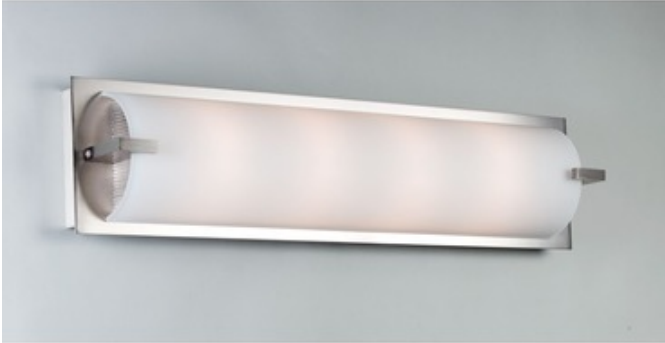

Elf 6 Bath Bar

**Designer:** Stephen Blackman

**Description:**

Elf 6l bath bar features a hand blown opal glass tube diffuser and a satin nickel finish. Six 60 watt, 120 volt, T3 DC Bayonet Xenon lamps are included. General light distribution. UL listed for dry and damp locations. ADA compliant. 36 inch width x 5.75 inch height x 4 inch depth.

Shown in: Satin Nickel / Opal

**List Price:** \$604.00  
**Our Price:** \$453.00

**Shade Color:** Opal  
**Body Finish:** Satin Nickel  
**Lamp:** 6 x T3/D.C. Bayonet (BA15D)/60W/120V Krypton Xenon  
**Wattage:** 360W  
**Dimmer:** Incandescent  
**Dimensions:** 5.75"H x 36"W x 4"D