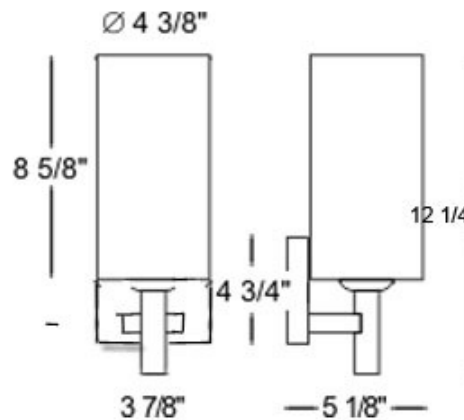

Inca Wall Sconce

Description:

Inca wall sconce features a satin nickel finish and an off white perlatex shade that work perfectly together making it easy to place this wall sconce in various locations such as your bedroom, hallway and living room spaces. One 60 watt, 120 volt, A19 medium base incadescent or 26 watt 120 volt GU24 base compact fluorecent lamp not included. General light distribution. ETL listed. Shade has 4.38 inch diameter x 8.63 inch height. 4.38W x 12.25H x 5.13 inch depth.

Shown in: Satin Nickel / Off White

List Price: \$639.00
 Our Price: \$454.00

Shade Color: Off White
 Body Finish: Satin Nickel
 Lamp: 1 x A19/Medium (E26)/60W/120V Incandescent
 1 x CF/GU24/26W/120V Compact Fluorescent
 1 x A19/Medium (E26)/120V LED
 Wattage: 60W
 Dimmer: Incandescent
 Dimensions: 12.25"H x 4.38"W x 5.13"D

Product Number: BLU49870			
Company:		Fixture Type:	Date: Feb 19, 2018
Project:		Approved By:	

#0503WS-INCAWAL-00311-WHSN

Fax: (773) 883-6131

Phone: 866-954-4489

Address: 1718 W. Fullerton Ave. Chicago IL 60614