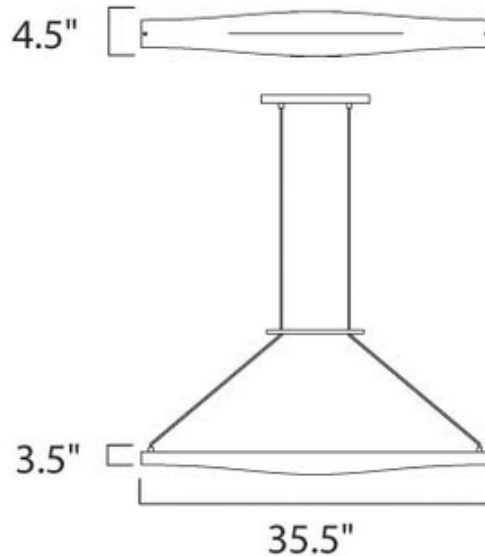

# Krisp Suspension

**Description:**

Krisp suspension brightens any room in modern style with a frosty white tube suspended from a smooth, chrome base. Also available in a wall version. One 21 watt 120 volt T5 fluorescent lamp included. General light distribution. Maxim overall height is 120&quot;.

Shown in: Chrome / White

**List Price:** \$372.50  
**Our Price:** \$298.00

**Shade Color:** White  
**Body Finish:** Chrome  
**Lamp:** 1 x T5/T5 Bipin/21W/120V Fluorescent  
**Wattage:** 21W  
**Dimmer:** Fluorescent  
**Dimensions:** 3.5"L x 4.5"H x 35.5"W