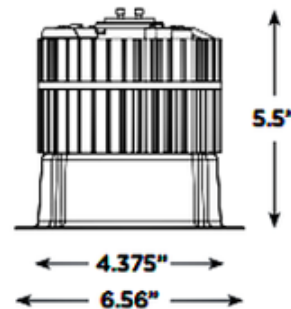

BRAND

Cree LED Light

DESCRIPTION

LR4E-15 LED 4 Inch 15 Degree Downlight Light Engine features TrueWhite Technology with 10.5 LED watts, 3500K, 540 lumens, 90CRI. 50,000 hour average lamp life. Dimmable to 20 percent with a variety of dimmer options (see attached manufacturer specification). A complete fixture consists of H4 housing, LR4E light engine, and LT4-15 trim accessory, all sold separately. UL listed. 4.4 inch inside diameter x 5.5 inch height.

TRIM COLOR	N/A
BODY FINISH	N/A
WATTAGE	10.5W
DIMMER	Dimmable
DIMENSIONS	4.4"W x 5.5"H
INTEGRATED LED MODULE	
LAMP	LED/10.5W/120V LED

SPEC # CRE49939

COMPANY	PROJECT	FIXTURE TYPE	APPROVED BY	DATE