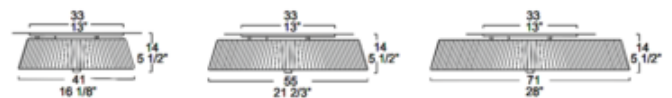

BRAND

Leucos

DESCRIPTION

Lilith is a versatile collection with a stunning light effect created by threading thin string in a consistent pattern across the shade. As you move around the classic shaped shade, the light pattern shimmers and changes as you engage it from different viewpoints. The result is a dynamic diffused light for your space that is at once traditional but also contemporary. Includes frosted shield to diffuse light.

SHADE COLOR	Mocha
BODY FINISH	Brushed Nickel
WATTAGE	15W
DIMMER	Standard 120V
DIMENSIONS	16.125"W x 5.5"H
BULB NOT INCLUDED	
LAMP	3 x B10/Candelabra (E12)/5W/120V LED

SPEC #

LEU49971

COMPANY

PROJECT

FIXTURE TYPE