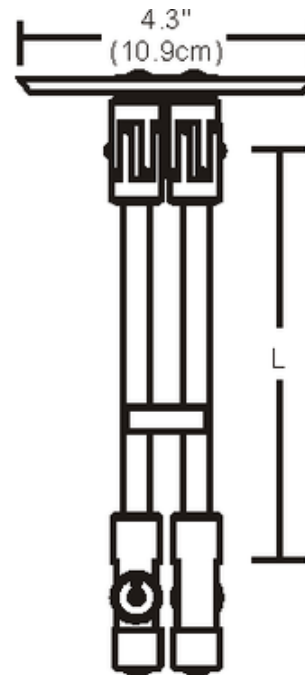

**BRAND** PureEdge Lighting

**DESCRIPTION**

Monorail 4 inch round dual feed power canopy mounts to a standard 4 inch electrical box with plaster ring or an octagon box and powers rails at the point where two feeds split in sloped ceiling applications. Power feed canopies pre-assembled in 2, 6, 12, 24, 36, 48, or 96 inch lengths. A pair of isolating connectors is included. Use with corresponding sloped ceiling standoff's and T-600-D12 remote transformer. Finish available in satin nickel, polished nickel, or antique bronze. ETL listed.

<b>SHADE COLOR</b>	N/A
<b>BODY FINISH</b>	Satin Nickel
<b>WATTAGE</b>	N/A
<b>DIMMER</b>	N/A
<b>DIMENSIONS</b>	4.3"W x 2"H
<b>LAMP</b>	N/A

**SPEC #** EDG50049

COMPANY	PROJECT	FIXTURE TYPE	APPROVED BY	DATE