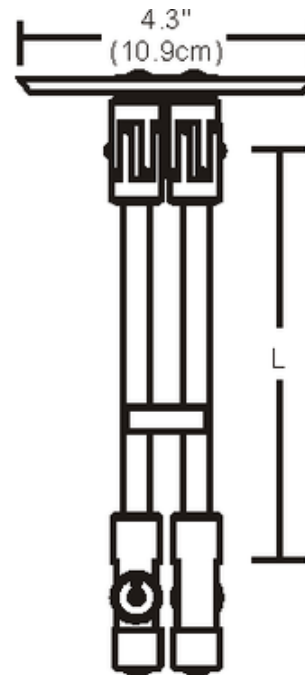

BRAND PureEdge Lighting

DESCRIPTION

Monorail 4 inch round dual feed power canopy mounts to a standard 4 inch electrical box with plaster ring or an octagon box and powers rails at the point where two feeds split in sloped ceiling applications. Power feed canopies pre-assembled in 2, 6, 12, 24, 36, 48, or 96 inch lengths. A pair of isolating connectors is included. Use with corresponding sloped ceiling standoff's and T-600-D12 remote transformer. Finish available in satin nickel, polished nickel, or antique bronze. ETL listed.

SHADE COLOR	N/A
BODY FINISH	Satin Nickel
WATTAGE	N/A
DIMMER	N/A
DIMENSIONS	4.3"W x 2"H
LAMP	N/A

SPEC # EDG50049

COMPANY	PROJECT	FIXTURE TYPE	APPROVED BY	DATE