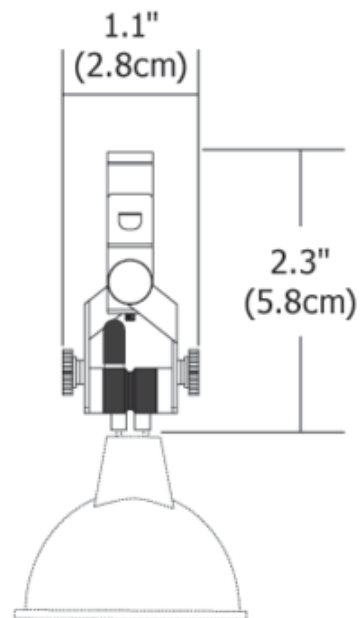

BRAND

PureEdge Lighting

DESCRIPTION

Monorail Vespa fixture rotates 170 degrees and is adjustable horizontally and vertically. Finish available in satin nickel. Available accessories include little solid shade (S1), little mesh shade (S2), round glass shade (S3), solid back shade (S6), mesh back shade (S7), or louver lens holder (LH16), sold separately. One 75 Watt, 12 volt, MR16 GU5.3 lamp is required, but not included. ETL listed.

SHADE COLOR	N/A
BODY FINISH	Polished Nickel
WATTAGE	75W
DIMMER	Dimmable
DIMENSIONS	1.1"W x 2.3"H
BULB NOT INCLUDED	
LAMP	1 x MR16/GU5.3 (bipin)/75W/12V Halogen 1 x MR16/GU5.3 (bipin)/12V LED

SPEC # EDG50091