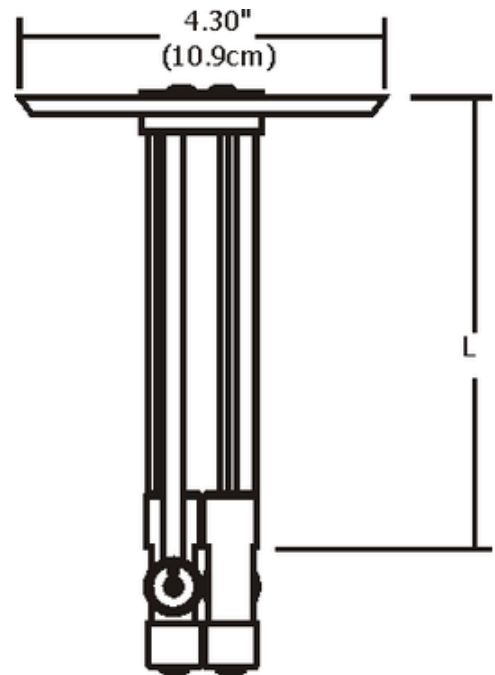

**BRAND**

PureEdge Lighting

**DESCRIPTION**

Monorail 2-circuit 4 inch round adjustable dual center feed power feed canopy mounts on standard 4 inch electrical box with plastic ring or octagon electrical box (not included). Adjustable 12 foot cable powers the rail when an electrical box cannot be located directly above the system. Use with T-4x300-D12 remote transformer. Finish available in polished nickel. ETL listed. Image shown in Satin Nickel finish.

SHADE COLOR	N/A
BODY FINISH	Satin Nickel
WATTAGE	N/A
DIMMER	N/A
DIMENSIONS	4.3"W x 144"H
LAMP	N/A

SPEC # EDG50179

COMPANY	PROJECT	FIXTURE TYPE	APPROVED BY	DATE