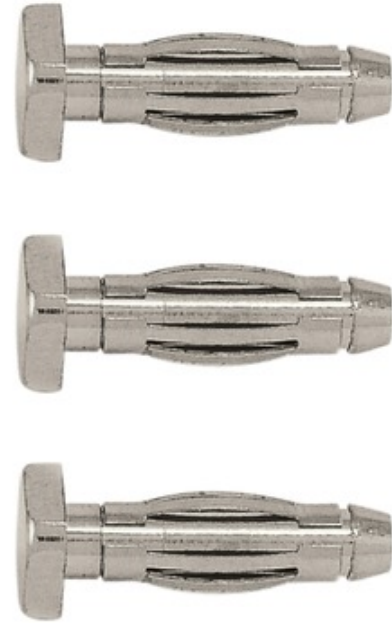

**BRAND**

PureEdge Lighting

**DESCRIPTION**

Monorail 2-circuit end caps push into the ends of 2-circuit Monorail runs at their termination point. One pair required for each end. Finish available in satin nickel or polished nickel. ETL listed.

<b>SHADE COLOR</b>	N/A
<b>BODY FINISH</b>	Satin Nickel
<b>WATTAGE</b>	N/A
<b>DIMMER</b>	N/A
<b>DIMENSIONS</b>	0.25"W x 0.72"H
<b>LAMP</b>	N/A

**SPEC #** EDG50273

COMPANY	PROJECT	FIXTURE TYPE	APPROVED BY	DATE