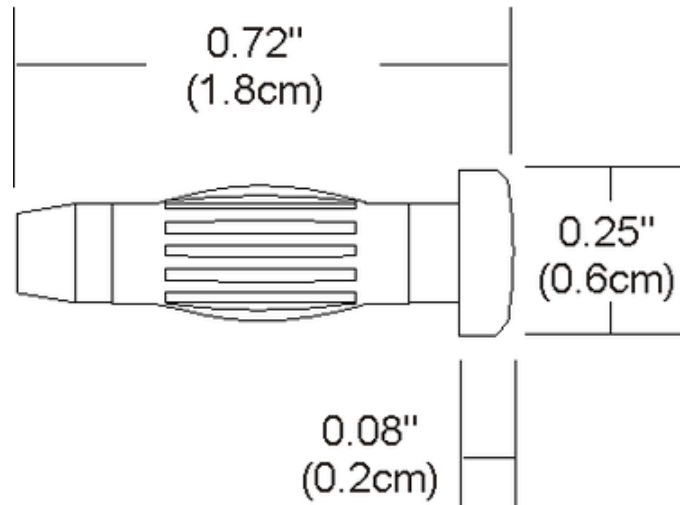

**BRAND**

PureEdge Lighting

**DESCRIPTION**

Monorail 2-circuit end caps push into the ends of 2-circuit Monorail runs at their termination point. One pair required for each end. Finish available in satin nickel or polished nickel. ETL listed.

<b>SHADE COLOR</b>	N/A
<b>BODY FINISH</b>	Satin Nickel
<b>WATTAGE</b>	N/A
<b>DIMMER</b>	N/A
<b>DIMENSIONS</b>	0.25"W x 0.72"H
<b>LAMP</b>	N/A

**SPEC #** EDG50273

COMPANY	PROJECT	FIXTURE TYPE	APPROVED BY	DATE