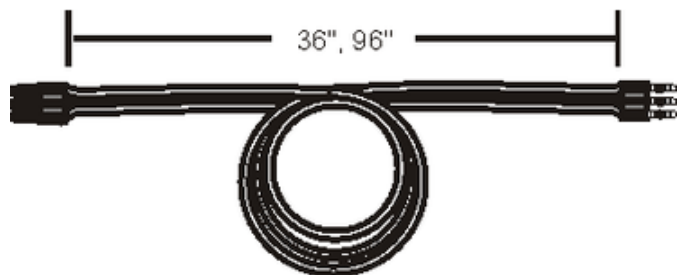

Monorail 2-Circuit Adjustable Male End Connector

Description:

Monorail 2-circuit adjustable male end connector electrically connects a surface mount transformer to 2-circuit Monorail or two pieces of 2-circuit Monorail end-to-end. Available with 36 or 96 inches of clear adjustable cable. Finish available in satin nickel, polished nickel, or antique bronze. ETL listed.

Shown in: Satin Nickel

List Price: \$49.75
 Our Price: \$29.85

Shade Color: N/A
 Body Finish: Satin Nickel
 Lamp: N/A
 Wattage: N/A
 Dimmer: N/A
 Dimensions: 36"L

Product Number: EDG50322			
Company:		Fixture Type:	Date: Feb 22, 2018
Project:		Approved By:	