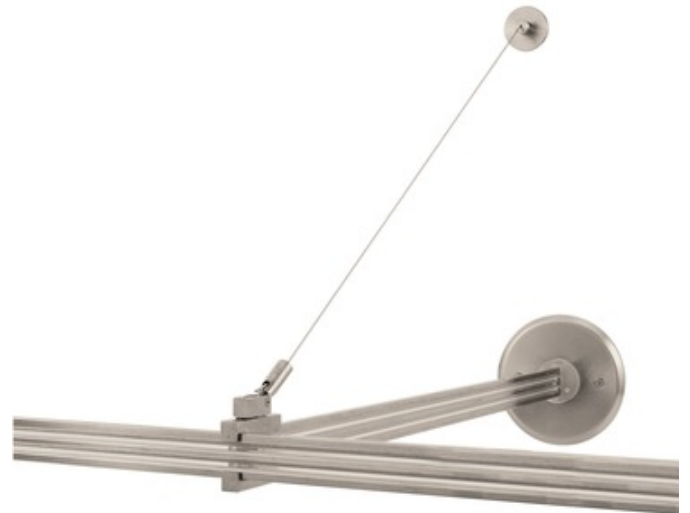

**BRAND**

PureEdge Lighting

**DESCRIPTION**

Monorail 2-circuit out rigger power feed with 4 inch round canopy. The field-cutttable out-rigger cantilevers the rail up to 36 inches from the wall. It is mounted to a standard 4 inch square electrical box with plaster ring where the low voltage leads from the remote transformer (sold separately) are connected. Use with 2-circuit out-rigger standoffs and remote transformers. Finish available in polished nickel, satin nickel or antique bronze. ETL listed.

SHADE COLOR	N/A
BODY FINISH	Satin Nickel
WATTAGE	N/A
DIMMER	N/A
DIMENSIONS	36"L x 4.3"W
LAMP	N/A

SPEC # EDG50346

COMPANY	PROJECT	FIXTURE TYPE	APPROVED BY	DATE