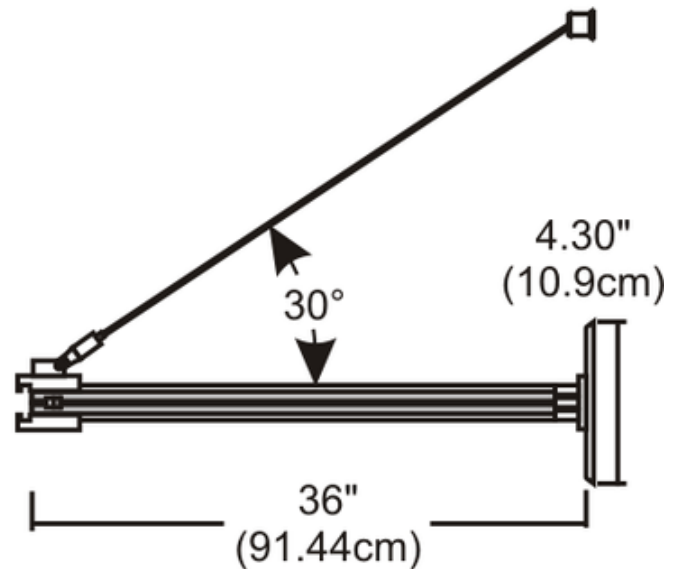

**BRAND**

PureEdge Lighting

**DESCRIPTION**

Monorail 2-circuit out rigger power feed with 4 inch round canopy. The field-cutttable out-rigger cantilevers the rail up to 36 inches from the wall. It is mounted to a standard 4 inch square electrical box with plaster ring where the low voltage leads from the remote transformer (sold separately) are connected. Use with 2-circuit out-rigger standoffs and remote transformers. Finish available in polished nickel, satin nickel or antique bronze. ETL listed.

SHADE COLOR	N/A
BODY FINISH	Satin Nickel
WATTAGE	N/A
DIMMER	N/A
DIMENSIONS	36"L x 4.3"W
LAMP	N/A

SPEC # EDG50346

COMPANY	PROJECT	FIXTURE TYPE	APPROVED BY	DATE