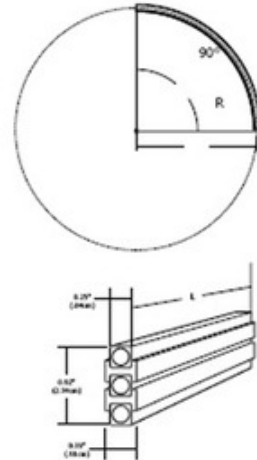

**BRAND**

PureEdge Lighting

**DESCRIPTION**

Monorail 2 Circuit Pre-Bent 90 Degree Curve in 12, 24, 36, 48 or 60 inch radius options offer versatility for numerous applications. Rated for maximum of 25 amps (300 watts at 12 volts, 600 watts at 24 volts) per circuit. A pair of conductive connectors is included with each piece to join other Monorail 2 Circuit pieces together. Finish available in satin nickel, polished nickel or antique bronze. ETL listed.

<b>SHADE COLOR</b>	N/A
<b>BODY FINISH</b>	Antique Bronze
<b>WATTAGE</b>	N/A
<b>DIMMER</b>	N/A
<b>DIMENSIONS</b>	12\"/>

**SPEC #** EDG50359

COMPANY	PROJECT	FIXTURE TYPE	APPROVED BY	DATE