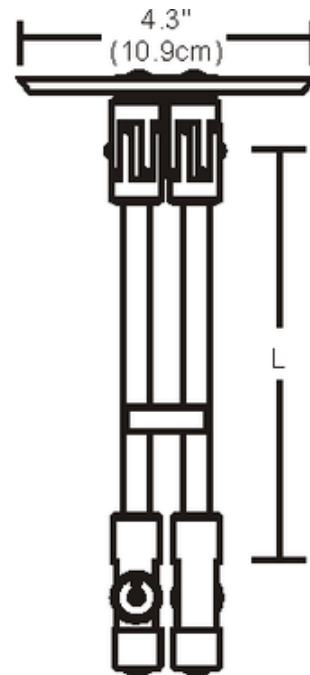

**BRAND**

PureEdge Lighting

**DESCRIPTION**

Monorail 2-circuit sloped ceiling dual feed power feed canopy mounts to a standard 4 inch electrical box and powers the rail at the point where two feeds split in sloped ceiling applications. Available in 2, 6, 12, 24, 36, 48, or 96 inch heights. Use with corresponding sloped ceiling standoff's and T-4x300-D12 remote transformer. Finish available in satin nickel, polished nickel, or antique bronze. ETL listed.

SHADE COLOR	N/A
BODY FINISH	Satin Nickel
WATTAGE	N/A
DIMMER	N/A
DIMENSIONS	4.3"W x 48"H
LAMP	N/A

SPEC # EDG50424

COMPANY	PROJECT	FIXTURE TYPE	APPROVED BY	DATE