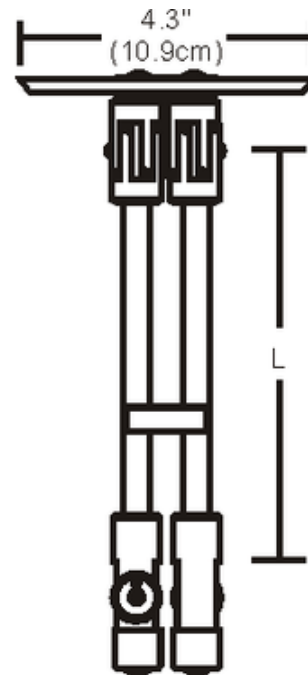

BRAND

PureEdge Lighting

DESCRIPTION

Monorail 2-circuit sloped ceiling dual feed power feed canopy mounts to a standard 4 inch electrical box and powers the rail at the point where two feeds split in sloped ceiling applications. Available in 2, 6, 12, 24, 36, 48, or 96 inch heights. Use with corresponding sloped ceiling standoff's and T-4x300-D12 remote transformer. Finish available in satin nickel, polished nickel, or antique bronze. ETL listed.

SHADE COLOR	N/A
BODY FINISH	Satin Nickel
WATTAGE	N/A
DIMMER	N/A
DIMENSIONS	4.3"W x 48"H
LAMP	N/A

SPEC # EDG50424

COMPANY	PROJECT	FIXTURE TYPE	APPROVED BY	DATE