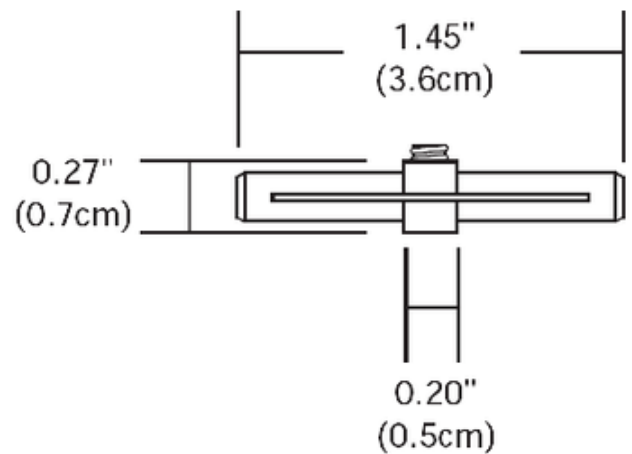

BRAND

PureEdge Lighting

DESCRIPTION

Monorail 2-Circuit Isolating connectors physically join and electrically isolate two Monorail 2-Circuit sections. All dual power feed canopies include a set of isolating connectors to isolate the power feeds. Clear finish. ETL listed.

SHADE COLOR	N/A
BODY FINISH	Clear
WATTAGE	N/A
DIMMER	N/A
DIMENSIONS	1.45"L x 0.27"W
LAMP	N/A

SPEC # EDG50539

COMPANY	PROJECT	FIXTURE TYPE	APPROVED BY	DATE