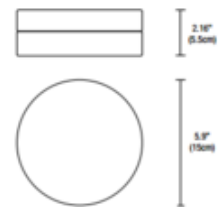

COMPANY	PROJECT	FIXTURE TYPE	APPROVED BY	DATE