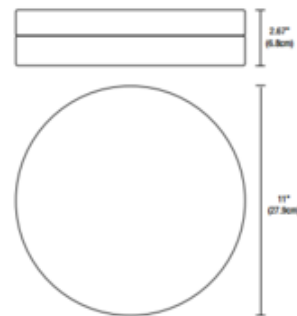

COMPANY	PROJECT	FIXTURE TYPE	APPROVED BY	DATE