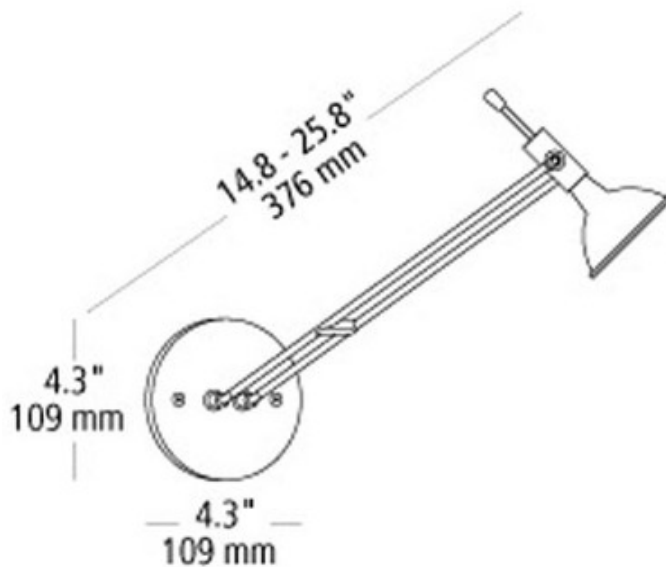

Mono-Tel Telescoping Wall Light

Description:

Mono-Tel picture light features a telescoping and multi-function adjustability. Is supplied with 75 watt mini-electronic transformer that neatly fits in most electrical boxes. Canopy included. Finish available in satin nickel. Arm telescopes from 14.8 to 25.8 inches. Canopy is 4.3 inches wide. One 50 watt, 12 volt, MR16 lamp, included. UL listed. Made in the USA.

Shown in: Satin Nickel

List Price: \$212.00
Our Price: \$144.16

Shade Color: N/A
Body Finish: Satin Nickel
Lamp: 1 x MR16/GU5.3 (bipin)/50W/12V Halogen
 1 x MR16/GU5.3 (bipin)/12V LED
Wattage: 50W
Dimmer: Low Voltage Electronic
Dimensions: 4.3"H x 4.3"W x 25.8"D