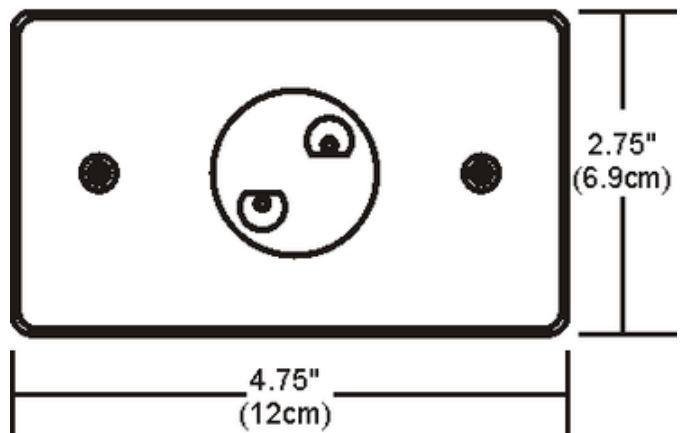

BRAND

PureEdge Lighting

DESCRIPTION

Monorail Wall single circuit 3 inch rectangular canopy is mounted on the wall behind the Monorail Wall run. It is mounted to a standard rectangle electrical gang box and is connected to the low voltage leads from the single feed remote transformer, sold separately. Finish available in Antique Bronze.

SHADE COLOR	N/A
BODY FINISH	Satin Nickel
WATTAGE	N/A
DIMMER	N/A
DIMENSIONS	4.75"W x 2.75"H
LAMP	N/A

SPEC # EDG50609

COMPANY	PROJECT	FIXTURE TYPE	APPROVED BY	DATE