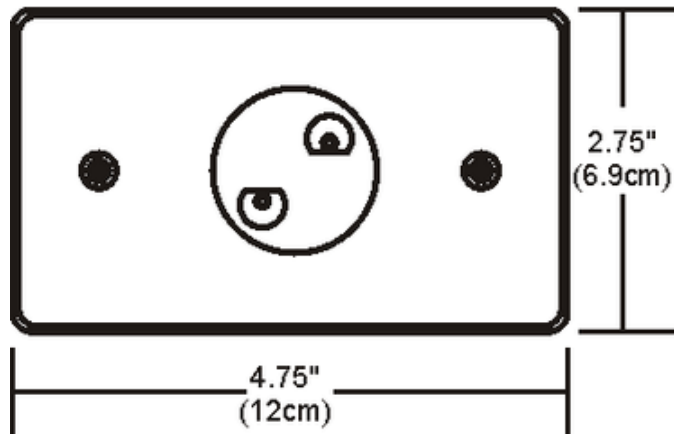

Monorail Wall 3 Inch Rectangular Canopy

Description:

Monorail Wall single circuit 3 inch rectangular canopy is mounted on the wall behind the Monorail Wall run. It is mounted to a standard rectangle electrical gang box and is connected to the low voltage leads from the single feed remote transformer, sold separately. Finish available in Satin Nickel, Antique Bronze or Polished Nickel.

Shown in: Satin Nickel

List Price: \$29.08
 Our Price: \$17.45

Shade Color: N/A
 Body Finish: Satin Nickel
 Lamp: N/A
 Wattage: N/A
 Dimmer: N/A
 Dimensions: 2.75"H x 4.75"W

Product Number: EDG50609			
Company:		Fixture Type:	Date: Feb 17, 2018
Project:		Approved By:	