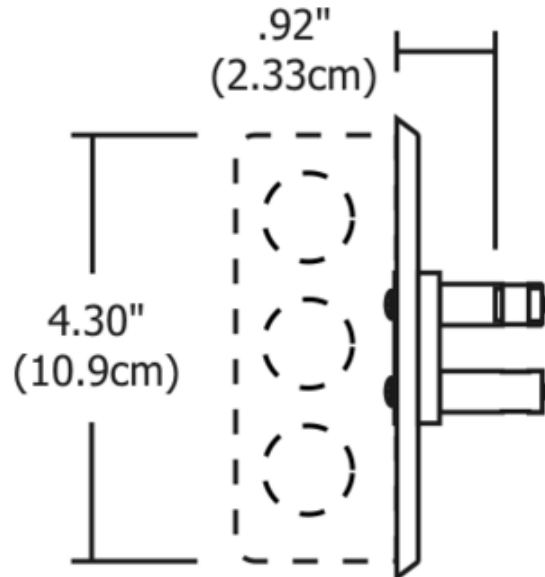

Monorail Wall 4 Inch Round Canopy

Description:

Monorail Wall single circuit 4 inch round canopy mounts on the wall behind the Monorail Wall run. It is mounted to a standard 4 inch square electrical box with plaster ring and connects to the low voltage leads from the single feed remote transformer, sold separately. Finish available in Satin Nickel, Polished Nickel or Antique Bronze. ETL listed.

Shown in: Satin Nickel

List Price: \$29.08
 Our Price: \$17.45

Shade Color: N/A
 Body Finish: Satin Nickel
 Lamp: N/A
 Wattage: N/A
 Dimmer: N/A
 Dimensions: 4.3"W

Product Number: EDG50612			
Company:		Fixture Type:	Date: Feb 23, 2018
Project:		Approved By:	