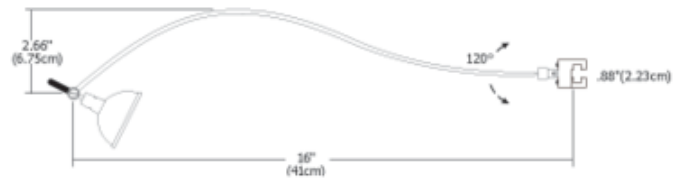

BRAND

PureEdge Lighting

DESCRIPTION

Monorail Wall Curve head with S6 round shade features a 16 inch arm length and a fully adjustable head that rotates 360 degrees and tilts 90 degrees. One 50 watt, 12 volt, MR16 GU5.3 base halogen lamp is required, but not included. Finish available in Polished Nickel with Polished Nickel shade.

SHADE COLOR	N/A
BODY FINISH	Polished Nickel
WATTAGE	50W
DIMMER	Dimmable
DIMENSIONS	16"L x 2.7"H
BULB NOT INCLUDED	
LAMP	1 x MR16/GU5.3 (bipin)/50W/12V Halogen 1 x MR16/GU5.3 (bipin)/12V LED

SPEC #

EDG50616