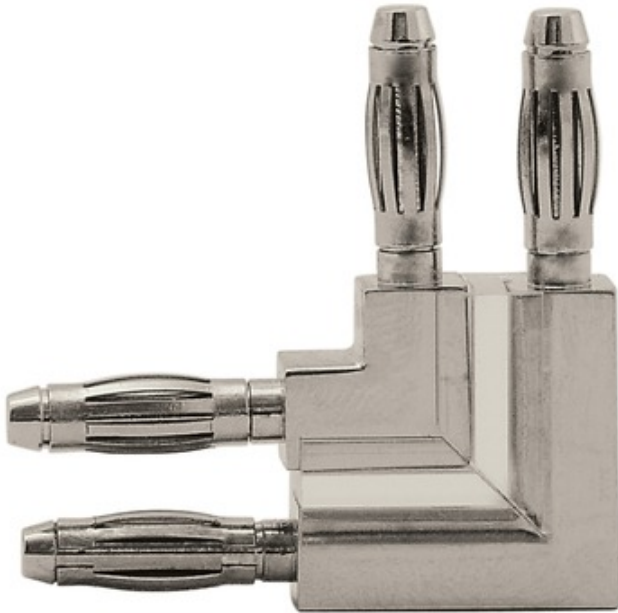

Monorail Wall L Conductive Connector

Description:

Monorail wall L conductive connectors joins two pieces of Monorail together at 90 degrees on the wall. Finish available in satin nickel, polished nickel, or antique bronze. ETL listed.

Shown in: Satin Nickel

List Price: \$18.74
 Our Price: \$11.24

Shade Color: N/A
 Body Finish: Satin Nickel
 Lamp: N/A
 Wattage: N/A
 Dimmer: N/A
 Dimensions: 1.4"L x 1.4"W

| | | | |
|---------------------------------|--|---------------|--------------------|
| Product Number: EDG50621 | | | |
| Company: | | Fixture Type: | Date: Feb 22, 2018 |
| Project: | | Approved By: | |