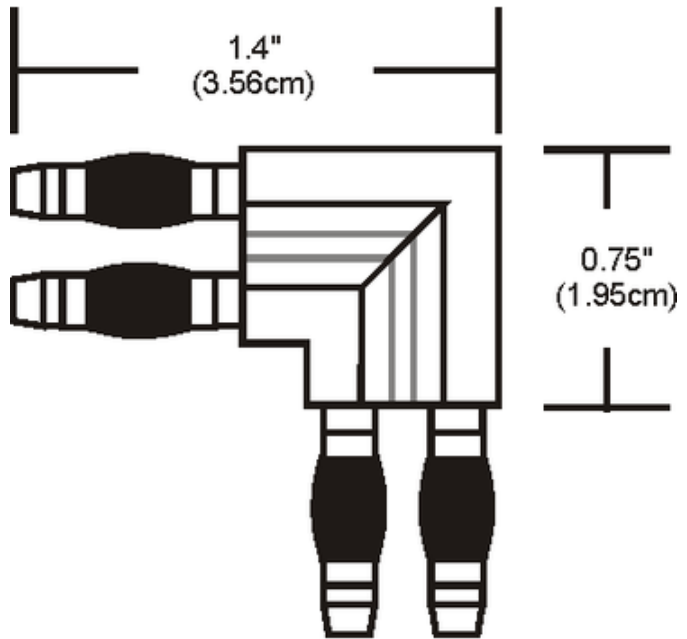

Monorail Wall L Conductive Connector

Description:

Monorail wall L conductive connectors joins two pieces of Monorail together at 90 degrees on the wall. Finish available in satin nickel, polished nickel, or antique bronze. ETL listed.

Shown in: Satin Nickel

List Price: \$18.74
 Our Price: \$11.24

Shade Color: N/A
 Body Finish: Satin Nickel
 Lamp: N/A
 Wattage: N/A
 Dimmer: N/A
 Dimensions: 1.4"L x 1.4"W

| | | | |
|---------------------------------|--|---------------|--------------------|
| Product Number: EDG50621 | | | |
| Company: | | Fixture Type: | Date: Feb 22, 2018 |
| Project: | | Approved By: | |