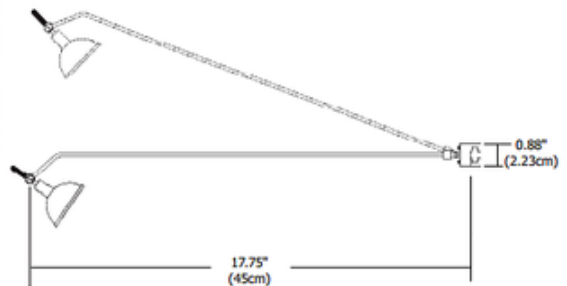

COMPANY	PROJECT	FIXTURE TYPE	APPROVED BY	DATE