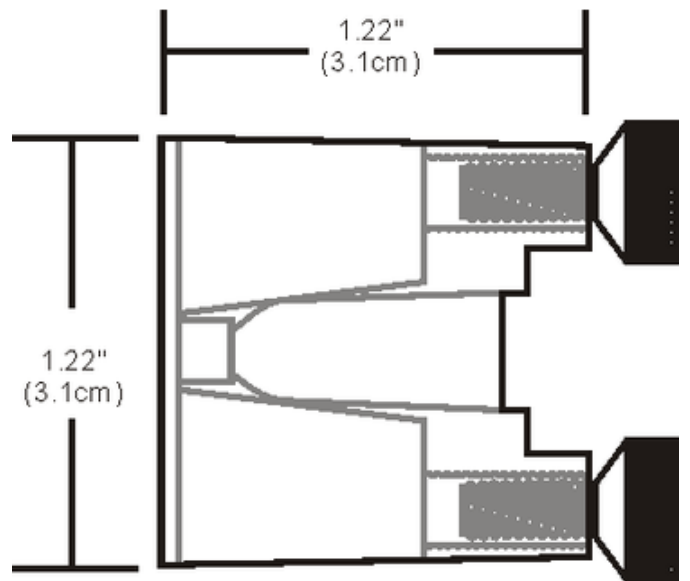

BRAND

PureEdge Lighting

DESCRIPTION

Monorail wall standoff supports the rail 1 inch from the wall. It is compatible with Monorail wall power feed canopies. Finish available in Antique Bronze. ETL listed. Images shown in Satin Nickel finish.
 Note: Limited quantities available.

SHADE COLOR	N/A
BODY FINISH	Satin Nickel
WATTAGE	N/A
DIMMER	N/A
DIMENSIONS	1"H
LAMP	N/A

SPEC # EDG50631

COMPANY	PROJECT	FIXTURE TYPE	APPROVED BY	DATE