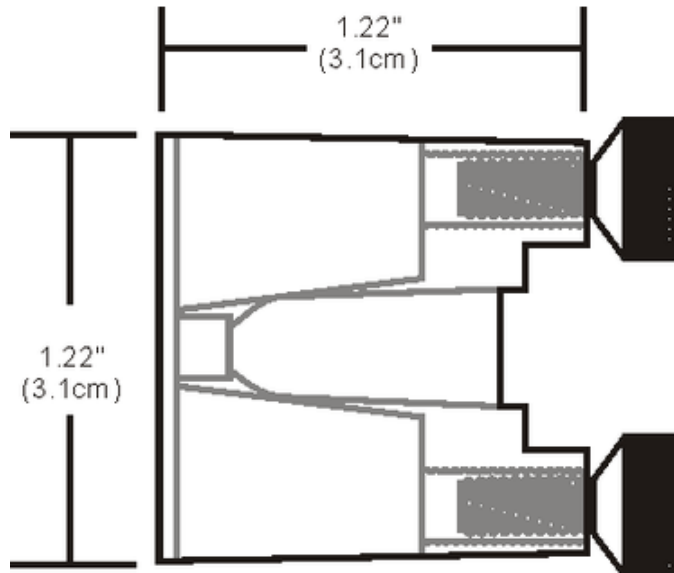

Monorail Wall Standoff

Description:

Monorail wall standoff supports the rail 1 inch from the wall. It is compatible with Monorail wall power feed canopies. Finish available in satin nickel, polished nickel, or antique bronze. ETL listed.

Shown in: Satin Nickel

List Price: \$28.00
 Our Price: \$22.40

Shade Color: N/A
 Body Finish: Satin Nickel
 Lamp: N/A
 Wattage: N/A
 Dimmer: N/A
 Dimensions: 1"H

Product Number: EDG50631			
Company:		Fixture Type:	Date: Feb 21, 2018
Project:		Approved By:	