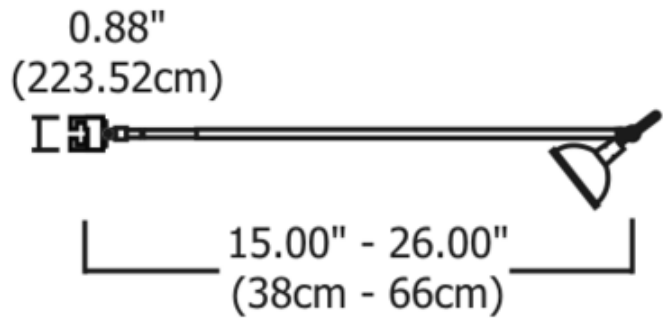

Monorail Wall Tellie Head

Description:

Monorail Wall Tellie arm length extends from 15 to 26 inches long. The fully adjustable head rotates 360 degrees and tilts 90 degrees. The fixture holds up to 3 lenses or louvers (supplied with clear glass). Uses 50 watt IR GU5.3 MR16 or LED equivalent (sold separately). Available in Satin Nickel finish. ETL listed.

Shown in: Satin Nickel

List Price: \$185.00
 Our Price: \$46.25

Shade Color: N/A
 Body Finish: Satin Nickel
 Lamp: 1 x MR16/GU5.3 (bipin)/50W/12V Halogen
 1 x MR16/GU5.3 (bipin)/12V LED
 Wattage: 50W
 Dimmer: Dimmable
 Dimensions: 26"L