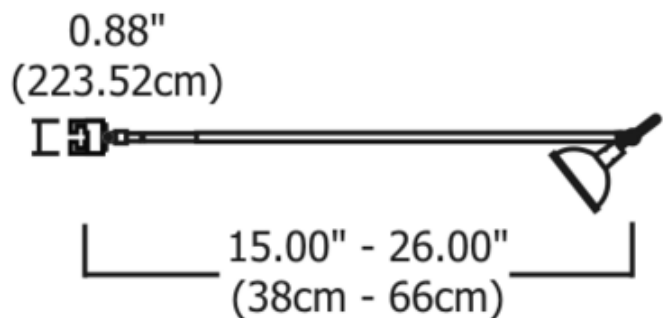

DESIGNER

Gregory Kay

BRAND

PureEdge Lighting

DESCRIPTION

Monorail Wall Tellie arm length extends from 15 to 26 inches long. The fully adjustable head rotates 360 degrees and tilts 90 degrees. The fixture holds up to 3 lenses or louvers (supplied with clear glass). Uses 50 watt IR GU5.3 MR16 or LED equivalent (sold separately). Available in Satin Nickel or Antique Bronze finish. ETL listed.

SHADE COLOR	N/A
BODY FINISH	Satin Nickel
WATTAGE	50W
DIMMER	Dimmable
DIMENSIONS	26"L
BULB NOT INCLUDED	
LAMP	MR16/GU5.3 (bipin)/50W/12V Halogen MR16/GU5.3 (bipin)/12V LED

SPEC #

EDG50633

COMPANY

PROJECT

FIXTURE TYPE