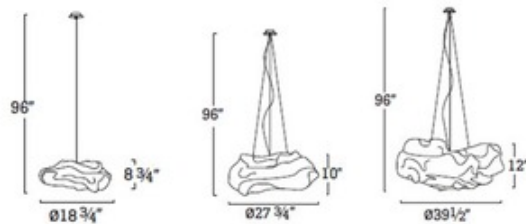

# Nevo Pendant

**Designer:** Arturo Alvarez

**Description:**

The Nevo Pendant is a cloud of suggestive curves creating impossible volume. Available in White, Beige, Orange, Yellow, or Grey with a transparent cable in three sizes. Small: Two 60 watt max 120 volt B10 candelabra base bulbs are required, but not included. 17.3 inch width x 8.7 inch height x 78.7 inch maximum length. Medium: One 100 watt max 120 volt medium base bulb is required, but not included. 25.6 inch width x 9.8 inch height x 78.7 inch maximum length. Large: One 100 watt max 120 volt medium base bulb is required, but not included. 39.4 inch width x 11.8 inch height x 78.7 inch maximum length. General light distribution. UL/ETL listed. Made in Spain.

Shown in: Stainless Steel / White

**List Price:** \$1961.25  
**Our Price:** \$1569.00

**Shade Color:** White  
**Body Finish:** Stainless Steel  
**Lamp:** 1 x A19/Medium (E26)/72W/120V Incandescent  
**Wattage:** 72W  
**Dimmer:** Incandescent  
**Dimensions:** 78.7"L x 9.8"H x 25.6"W