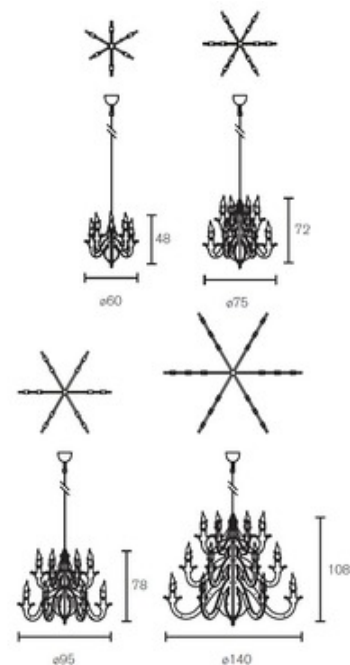

COMPANY

PROJECT

FIXTURE TYPE

APPROVED BY

DATE