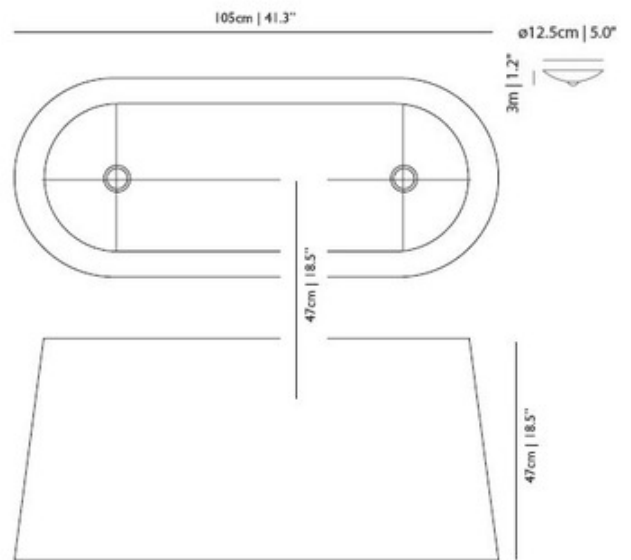

DESIGNER

Marcel Wanders

BRAND

Moooi

DESCRIPTION

The Oval Light suspension features a simple oval shade in White or Black. A classic lamp from the Moooi collection, versatile and charismatic in form and function.

Shown in: Chrome / White

SHADE COLOR	White
BODY FINISH	Chrome
WATTAGE	200W
DIMMER	Standard 120V
DIMENSIONS	41.3"L x 16.9"W x 18.5"H
BULB NOT INCLUDED	
LAMP	2 x A19/Medium (E26)/100W/120V Incandescent 2 x A19/Medium (E26)/120V LED

SPEC #

MOO50778

COMPANY

PROJECT

FIXTURE TYPE

APPROVED BY

DATE