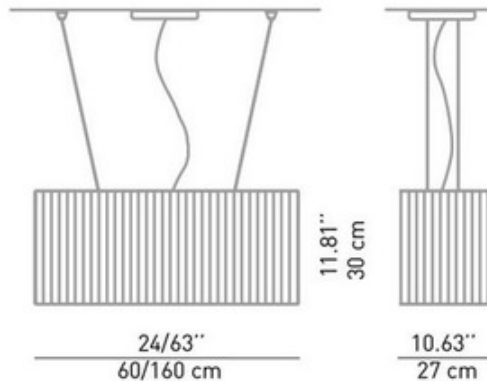

Plisse Adjustable Suspension

Designer: Inga Sempé

Description:

Plisse adjustable suspension features a polished stainless steel structure. Lampshade finish in technical aluminum material and polyester in White or Black. Double pantograph system allows easy extension of fixture from a minimum of 23 inch width to a maximum of 63 inches. Stylish pleated shade easily adapts to variations in volume. Seven 60 watt, 120 volt, B10 candelabra base lamps not included. General light distribution. c/UL listed. 63W x 11.81H x 10.63L.

Shown in: Polished Stainless Steel / White

List Price: \$3193.37
Our Price: \$2155.52

Shade Color: White
Body Finish: Polished Stainless Steel
Lamp: 7 x B10/Candelabra (E12)/60W/120V Incandescent
 7 x B10/Candelabra (E12)/120V LED
Wattage: 420W
Dimmer: Incandescent
Dimensions: 11.8"H x 63"W x 10.63"D