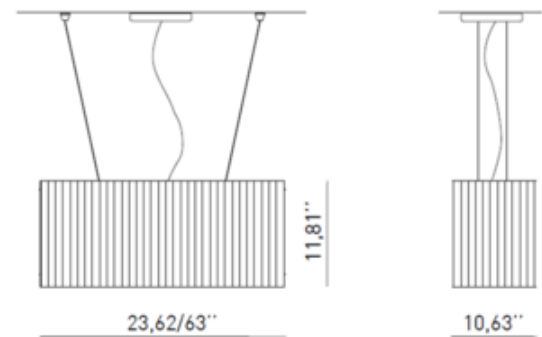

DESIGNER Inga Sempe
BRAND Luceplan USA

DESCRIPTION

Plisse Adjustable Linear Suspension features a polished stainless steel structure with lampshade finish in White or Black technical aluminum material and polyester. Double pantograph system allows easy extension of fixture from a minimum of 23 inch to a maximum of 63 inches in length. Stylish pleated shade easily adapts to variations in volume.

SHADE COLOR White
BODY FINISH Polished
WATTAGE 280W
DIMMER Standard 120V
DIMENSIONS 63"L x 10.63"W x 11.81"H
BULB NOT INCLUDED
LAMP 7 x B10/Candelabra (E12)/40W/120V Incandescent
 7 x B10/Candelabra (E12)/120V LED

Technical Information

PRODUCT DIMENSIONS Cord Length: 86.6"

SPEC # LPA50831

weight 10.14 lb - canopy 6.3" x 3.62", h. 0.78"

COMPANY	PROJECT	FIXTURE TYPE	APPROVED BY	DATE