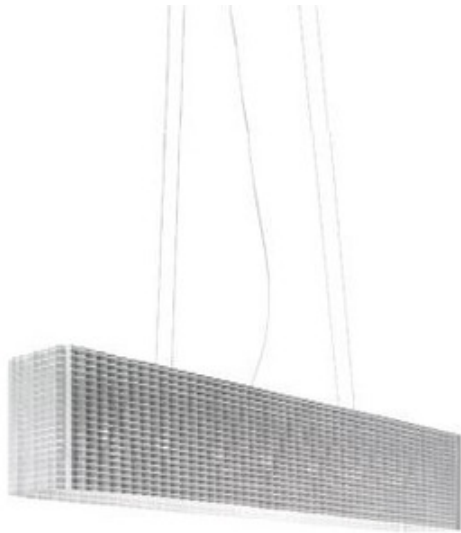

Plisse Adjustable Suspension

Designer: Inga Sempé

Description:

Plisse adjustable suspension features a polished stainless steel structure. Lampshade finish in technical aluminum material and polyester in White or Black. Double pantograph system allows easy extension of fixture from a minimum of 23 inch width to a maximum of 63 inches. Stylish pleated shade easily adapts to variations in volume. Seven 60 watt, 120 volt, B10 candelabra base lamps not included. General light distribution. c/UL listed. 63W x 11.81H x 10.63L.

Shown in: Polished Stainless Steel / White

List Price: \$3193.37
Our Price: \$2155.52

Shade Color: White
Body Finish: Polished Stainless Steel
Lamp: 7 x B10/Candelabra (E12)/60W/120V Incandescent
 7 x B10/Candelabra (E12)/120V LED
Wattage: 420W
Dimmer: Incandescent
Dimensions: 11.8"H x 63"W x 10.63"D