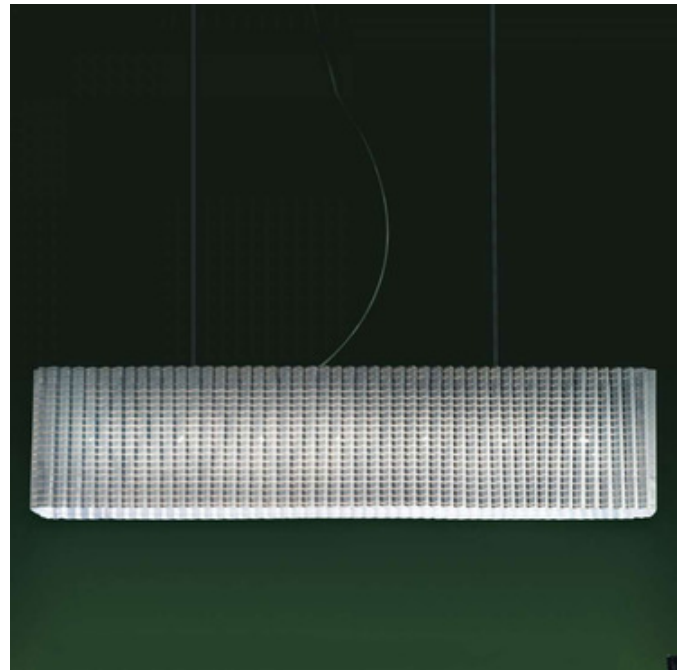

DESIGNER Inga Sempe
BRAND Luceplan USA

DESCRIPTION

Plisse Adjustable Linear Suspension features a polished stainless steel structure with lampshade finish in White or Black technical aluminum material and polyester. Double pantograph system allows easy extension of fixture from a minimum of 23 inch to a maximum of 63 inches in length. Stylish pleated shade easily adapts to variations in volume.

SHADE COLOR White
BODY FINISH Polished
WATTAGE 280W
DIMMER Standard 120V
DIMENSIONS 63"L x 10.63"W x 11.81"H
BULB NOT INCLUDED
LAMP 7 x B10/Candelabra (E12)/40W/120V Incandescent
 7 x B10/Candelabra (E12)/120V LED

Technical Information

PRODUCT DIMENSIONS Cord Length: 86.6"

SPEC # LPA50831

weight 10.14 lb - canopy 6.3" x 3.62", h. 0.78"

COMPANY	PROJECT	FIXTURE TYPE	APPROVED BY	DATE