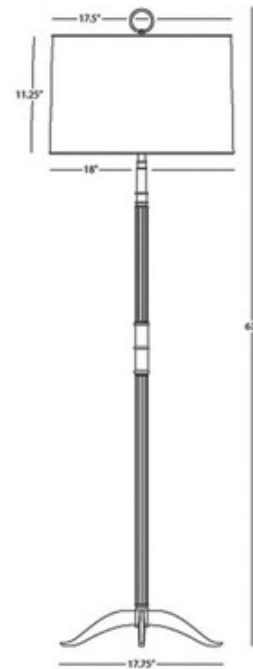

COMPANY

PROJECT

FIXTURE TYPE

APPROVED BY

DATE