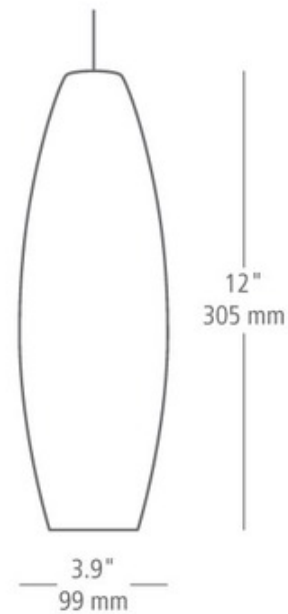

BRAND

LBL Lighting

DESCRIPTION

FJ Rachel pendant features elegant murano glass with organically shaped pattern and accents of silver leaf. Glass available in opal/amber. Finish available in bronze. Includes 6 feet field cuttable suspension cable and fj connector. Canopy required, sold separately. One 50 watt, 12 volt, T5 GY6.35 Xenon lamp is included. 3.9 inch width x 12 inch height. ETL listed.

SHADE COLOR	Opal / Amber
BODY FINISH	Bronze
WATTAGE	50W
DIMMER	Dimmable
DIMENSIONS	3.9"W x 12"H
BULB NOT INCLUDED	
LAMP	1 x T5/GY6.35 (bipin)/50W/12V Halogen

SPEC #

LBL50861

COMPANY

PROJECT

FIXTURE TYPE

APPROVED BY