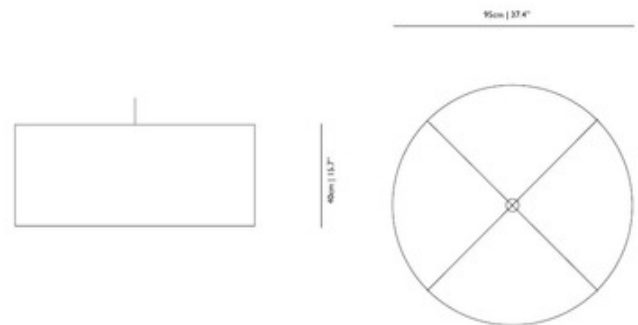

COMPANY	PROJECT	FIXTURE TYPE	APPROVED BY	DATE