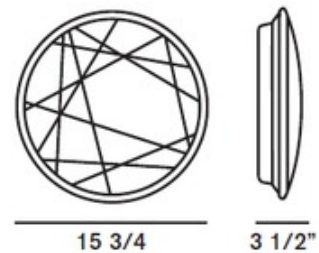

DESIGNER

Marc Sadler

BRAND

Foscarini

DESCRIPTION

See You wall/ceiling mount features a transparent polycarbonate diffuser. The transparent rim can hold a colored filter available in red, orange or blue, all sold separately. Available in a wall version. One 40 watt and (1) 22 watt, 120 volt, T5 2GX13 fluorescent lamps not included. General light distribution. Wet location rated. ADA compliant when used on the wall. Suitable for wet locations. Made in Italy. 15.75 inch diameter x 3.5 inch depth.

SHADE COLOR	Transparent
BODY FINISH	N/A
WATTAGE	62W
DIMMER	Not Dimmable
DIMENSIONS	15.75"W x 15.75"H x 3.5"D
BULB NOT INCLUDED	
LAMP	1 x T5/2GX13/40W/120V Compact Fluorescent 1 x T5/2GX13/22W/120V Compact Fluorescent