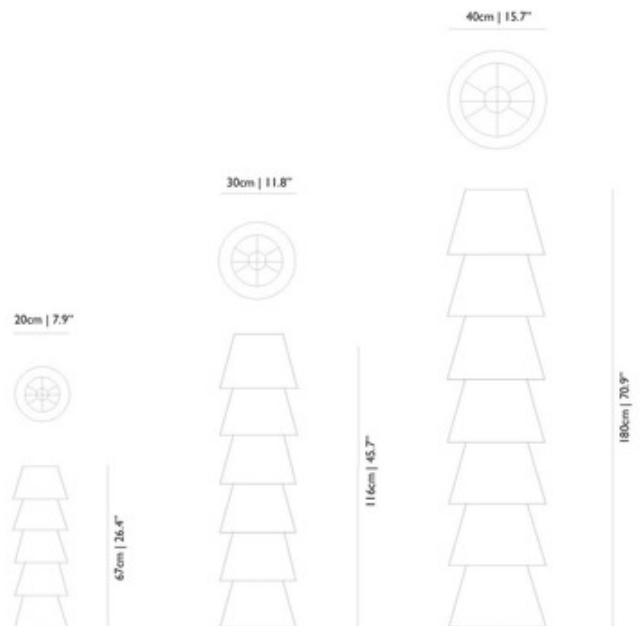

Shown in: White

COMPANY

PROJECT

FIXTURE TYPE

APPROVED BY

DATE