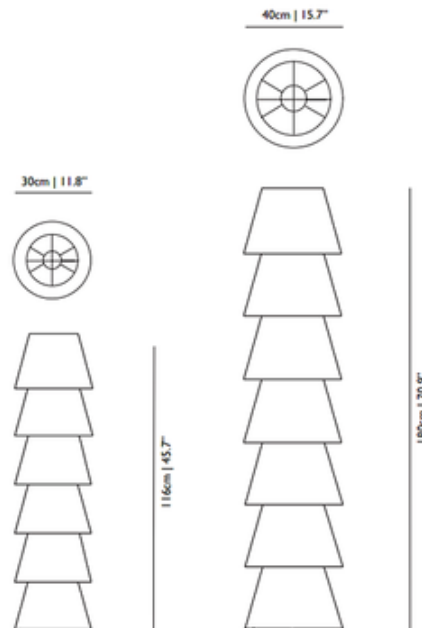

Set Up Shades 7 Floor Lamp

Designer: Marcel Wanders

Description:

Set Up Shades floor lamp feature white pvc/viscose laminate shades on a metal frame. Available in a 6 shade and 7 shade floor lamp as well as a 5 shade table version. One 60 watt 120 volt A19 type medium base bulb is required, but not included. General light distribution. UL listed. Dimensions: 6 Shade: 11.8 inch diameter x 45.7 inch height. 7 Shade: 15.7 inch diameter x 70.9 inch height.

Shown in: White

List Price: \$2817.14
Our Price: \$1972.00

Shade Color: White
Body Finish: N/A
Lamp: 1 x A19/Medium (E26)/60W/120V Incandescent
 1 x A19/Medium (E26)/120V LED
Wattage: 60W
Dimmer: Incandescent
Dimensions: 70.9"H x 15.75"W