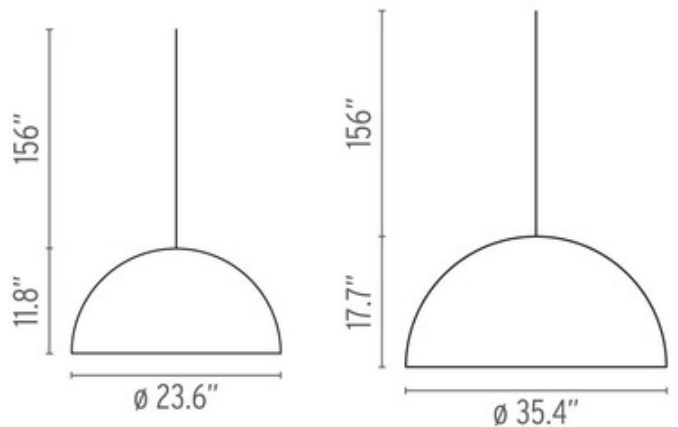

**BRAND**

FLOS

**DESCRIPTION**

The Skygarden Suspension is a perfect marriage of modern and romantic design, featuring a dome-shaped shade showcasing a historical interior of sculptured garden foliage in painted white cast plaster and an outer shell in a variety of finishes. UL listed.

<b>SHADE COLOR</b>	Black
<b>BODY FINISH</b>	Aluminum
<b>WATTAGE</b>	100W
<b>DIMMER</b>	Standard 120V
<b>DIMENSIONS</b>	23.6"W x 11.8"H
<b>BULB INCLUDED</b>	
<b>LAMP</b>	1 x T8/Medium (E26)/100W/120V Halogen 1 x T8/Medium (E26)/120V LED

*Technical Information*

<b>PRODUCT DIMENSIONS</b>	Cord Length: 156"
---------------------------	-------------------

<b>SPEC #</b>	FLO50946
---------------	----------

COMPANY	PROJECT	FIXTURE TYPE	APPROVED BY	DATE