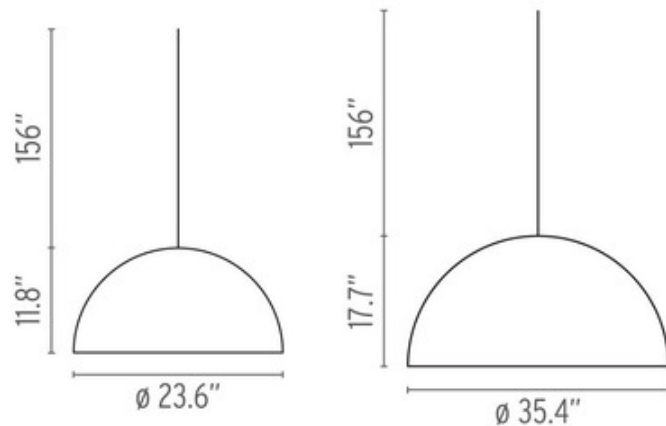

Skygarden Suspension

Designer: Marcel Wanders

Description:

Skygarden Suspension is a dome-shaped pendant showcases a historical interior of sculptured garden foliage in painted white cast plaster and a outer glossy black, matte gold, rust brown or glossy white shade diffuser with aluminum finish. One 150/250 watt 120 volt T10 medium base halogen lamp included. General light distribution. UL Listed. Small: 23.6 inch width x 11.8 inch height. Large: 35.4 inch width x 17.7 inch height. Supplied with 156 inches of cord.

Shown in: Aluminum / Black

List Price: \$3850.00
Our Price: \$2695.00

Shade Color: Black
Body Finish: Aluminum
Lamp: 1 x T10/Medium (E26)/150W/120V Halogen
Wattage: 150W
Dimmer: Incandescent
Dimensions: 11.8"H x 23.6"W