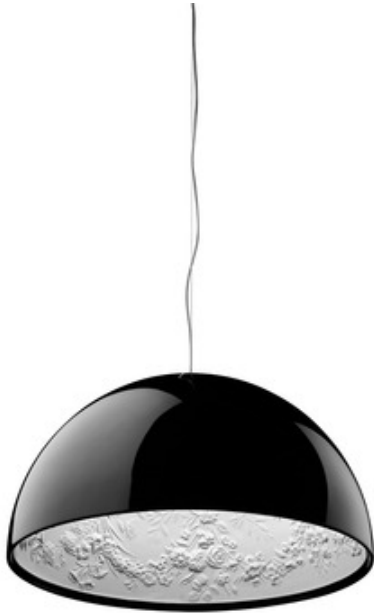

Skygarden Suspension

Designer: Marcel Wanders

Description:

Skygarden Suspension is a dome-shaped pendant showcases a historical interior of sculptured garden foliage in painted white cast plaster and a outer glossy black, matte gold, rust brown or glossy white shade diffuser with aluminum finish. One 150/250 watt 120 volt T10 medium base halogen lamp included. General light distribution. UL Listed. Small: 23.6 inch width x 11.8 inch height. Large: 35.4 inch width x 17.7 inch height. Supplied with 156 inches of cord.

Shown in: Aluminum / Black

List Price: \$3850.00
Our Price: \$2695.00

Shade Color: Black
Body Finish: Aluminum
Lamp: 1 x T10/Medium (E26)/150W/120V Halogen
Wattage: 150W
Dimmer: Incandescent
Dimensions: 11.8"H x 23.6"W

Product Number: FLO50946			
Company:		Fixture Type:	Date: Feb 24, 2018
Project:		Approved By:	

#0604SU-SKYGARD1-023H1-GBA

Fax: (773) 883-6131

Phone: 866-954-4489

Address: 1718 W. Fullerton Ave. Chicago IL 60614