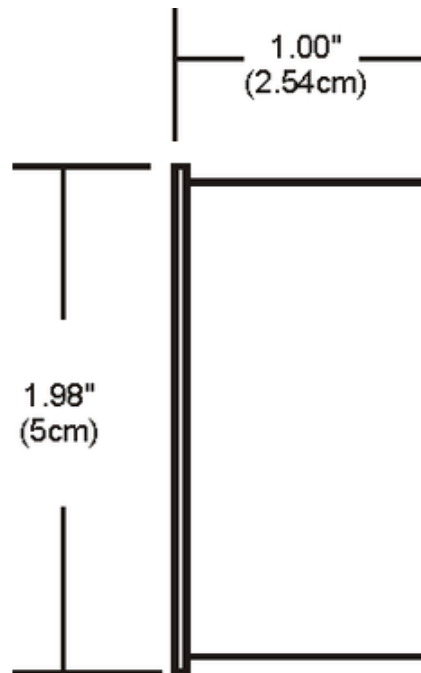

MR16 Snoot Accessory

Description:

MR16 snoot accessory prevents glare and focuses the projected light from the lamp. Requires a louver lens holder (LH16), sold separately, when used with the FJ Low Rider, FJ Low Rider Spinner, FJ Chopper, and M Vespa. Can also be used with the FJ Scope head when using the SCO-A louver lens accessory, sold separately. Finish available in satin nickel, polished nickel, and white.

Shown in: Satin Nickel

List Price: \$16.00
 Our Price: \$12.80

Shade Color: N/A
 Body Finish: Satin Nickel
 Lamp: N/A
 Wattage: N/A
 Dimmer: N/A
 Dimensions: 1"H x 1.98"W

Product Number: EDG50955			
Company:		Fixture Type:	Date: Feb 23, 2018
Project:		Approved By:	