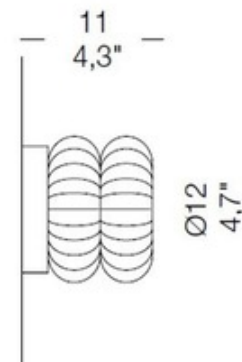

BRAND

Medialight

DESCRIPTION

Spring Wall/Ceiling Light features a metal spiral design with finish in Chrome, Polished White or Polished Black with diffuser in transparent glass. One 60 watt, 120 volt JCD G9 halogen bulb is required, but not included. 4.7 inch diameter x 4.3 inch height/depth.

SHADE COLOR	Transparent
BODY FINISH	Chrome
WATTAGE	60W
DIMMER	Standard 120V
DIMENSIONS	4.7"W x 4.3"H
BULB NOT INCLUDED	
LAMP	1 x JCD/G9/60W/120V Halogen

SPEC # MRS50965

COMPANY	PROJECT	FIXTURE TYPE	APPROVED BY	DATE