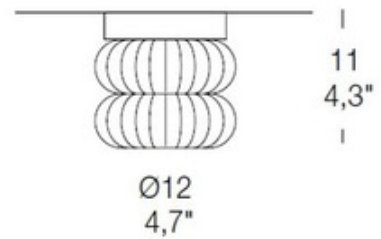

BRAND

Medialight

DESCRIPTION

Spring Wall/Ceiling Light features a metal spiral design with finish in Chrome, Polished White or Polished Black with diffuser in transparent glass. One 60 watt, 120 volt JCD G9 halogen bulb is required, but not included. 4.7 inch diameter x 4.3 inch height/depth.

SHADE COLOR	Transparent
BODY FINISH	Chrome
WATTAGE	60W
DIMMER	Standard 120V
DIMENSIONS	4.7"W x 4.3"H
BULB NOT INCLUDED	
LAMP	1 x JCD/G9/60W/120V Halogen

SPEC # MRS50965

COMPANY	PROJECT	FIXTURE TYPE	APPROVED BY	DATE