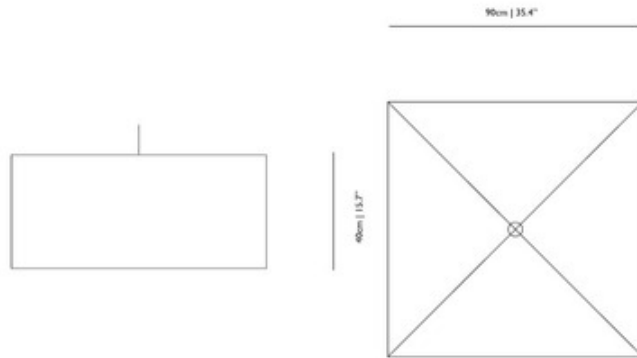

Square Boon Suspension

Designer: Piet Boon

Description:

Square Boon Suspension features pvc/viscose laminate shade on a metal frame in White or Black with a bottom diffuser of white pvc/viscose laminate and Chrome canopy. Available in a round and square version. Optional 3-way light fitting sold separately under product number ULMOLB3. One 60 watt 120 volt A19 type medium base incandescent bulb is required, but not included. General light distribution. UL listed. 35.4 inch width x 35.4 inch depth x 15.7 inch height.

Shown in: Black

List Price: \$2482.86
Our Price: \$1738.00

Shade Color: Black
Body Finish: N/A
Lamp: 1 x A19/Medium (E26)/60W/120V Incandescent
Wattage: 60W
Dimmer: Incandescent
Dimensions: 15.7"H x 35.4"W x 35.4"D