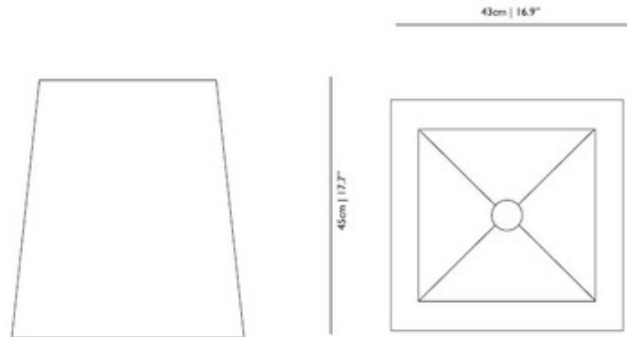

Description:

Square Light suspension features black pvc/cotton laminate on a metal frame. Available in white, black and graphite. Also available in a round version. One 100W, 120V, A19, medium base incandescent lamp included. General light distribution. UL listed. Made in the Netherlands by Marcel Wanders.

Shown in: White

List Price: $682.86
Our Price: $478.00

Shade Color: White
Body Finish: N/A
Lamp: 1 x A19/Medium (E26)/72W/120V Incandescent
Wattage: 72W
Dimmer: Incandescent
Dimensions: 17.7"H x 16.9"W