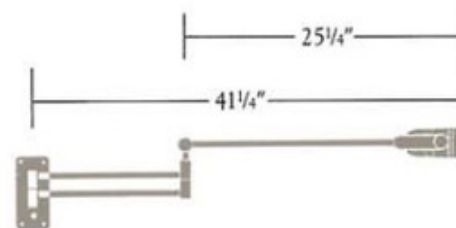

**BRAND**

Nessen Lighting

**DESCRIPTION**

NAW33 Swing Arm reading wall lamp with NAR83 shade features outlet box for mounting with an on/off switch. Yoke swivels 340 degrees, socket housing pivots 180 degrees and arm swivels at the canopy. Available in polished brass, polished chrome, brushed brass, satin chrome, polished nickel and satin nickel finishes. Shades required but sold separately include NAR93, NAR89, NAR86, NAR90, NAR94, MAR95, NAR83, NAR84, NAR92 AND NAR91. One 75 watt, 120 volt, A19 medium base incandescent lamp not included. General light distribution. CSA approved. Backplate is 3W x 7H. Shade has 4.5 inch diameter x 2.75 inch length. 4.W x 7H x 41.25L.

<b>SHADE COLOR</b>	Polished Nickel
<b>BODY FINISH</b>	Polished Nickel
<b>WATTAGE</b>	75W
<b>DIMMER</b>	Standard 120V
<b>DIMENSIONS</b>	41.25"L x 4.5"W x 7"H
<b>BULB NOT INCLUDED</b>	
<b>LAMP</b>	1 x A19/Medium (E26)/75W/120V Incandescent 1 x A19/Medium (E26)/120V LED